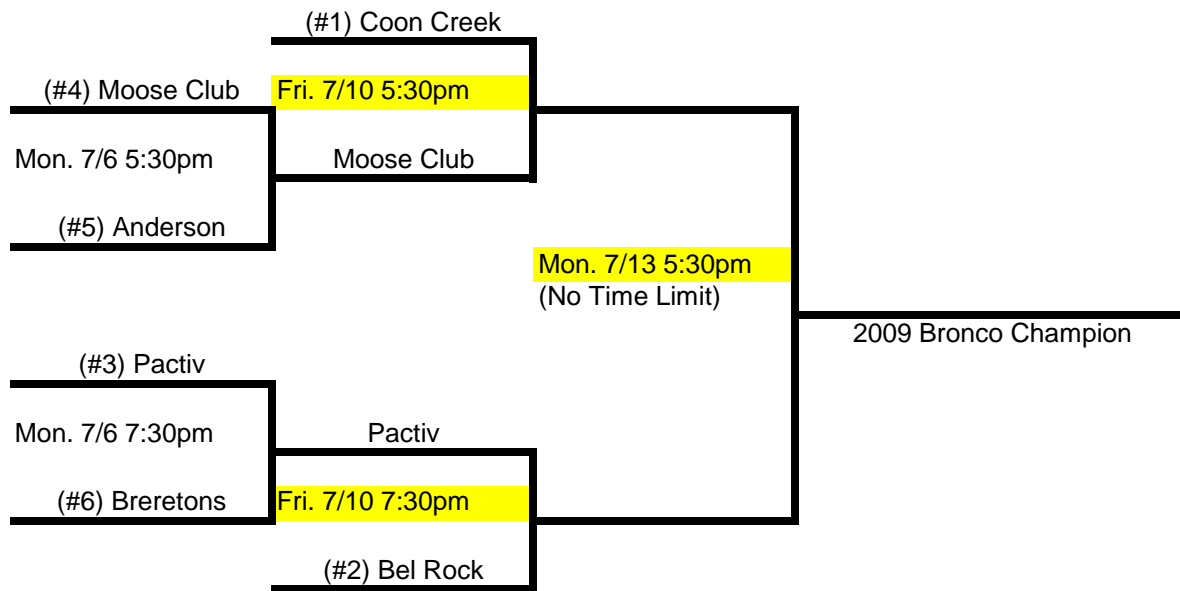

BRONCO PLAYOFFS

**HIGH SEED IS HOME TEAM

**ALL GAMES HAVE REGULAR TIME LIMITS EXCEPT FOR THE CHAMPIONSHIP GAME