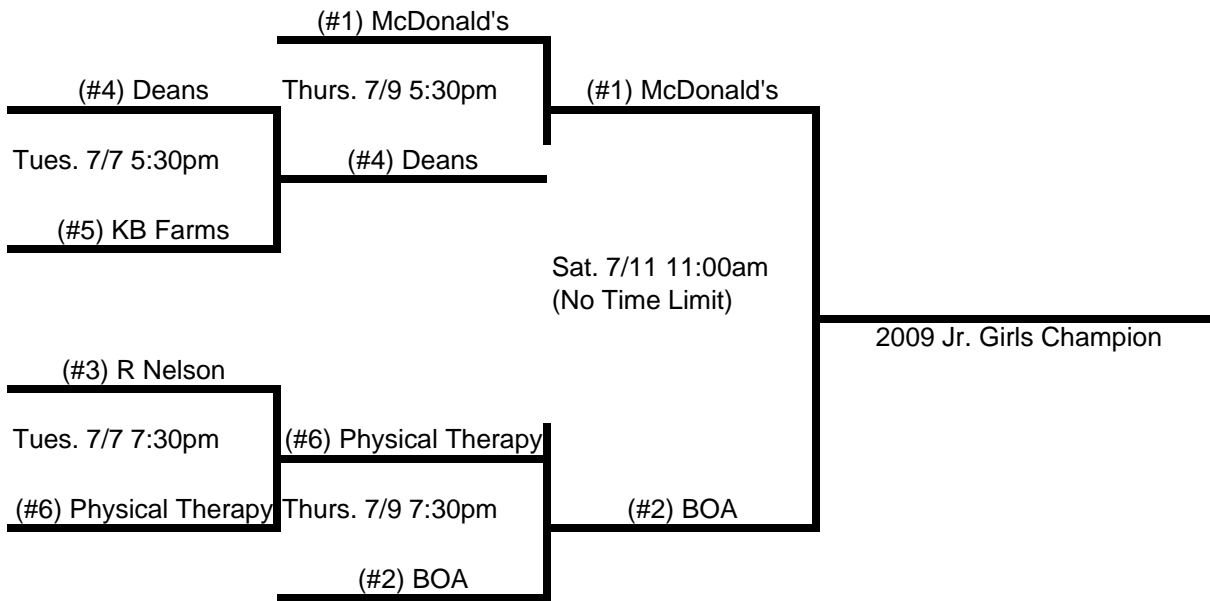

JR. GIRLS PLAYOFFS

**HIGH SEED IS HOME TEAM

**ALL GAMES HAVE REGULAR TIME LIMITS EXCEPT FOR THE CHAMPIONSHIP GAME