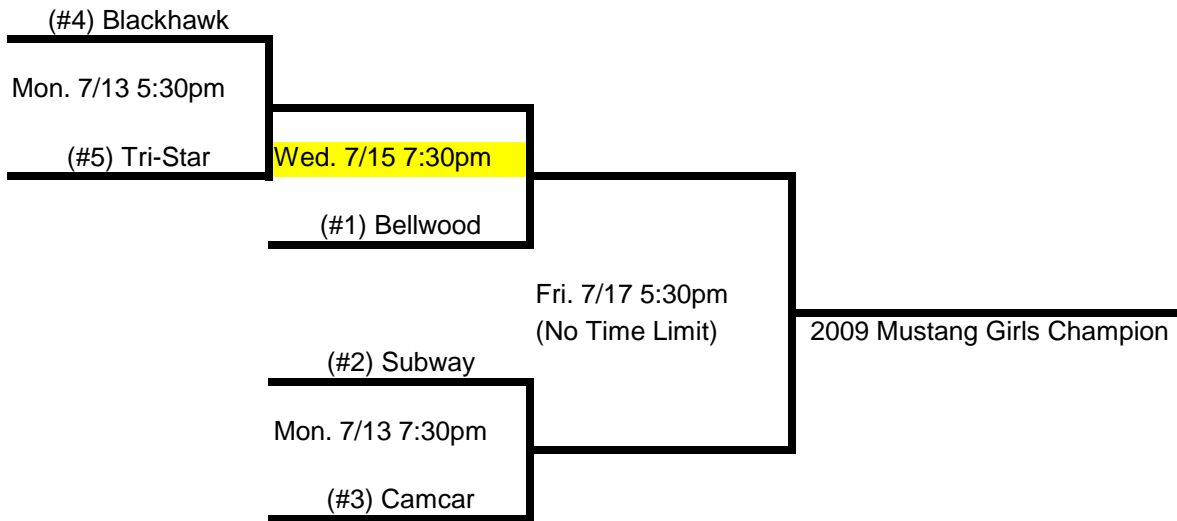

MUSTANG GIRLS PLAYOFFS

**HIGH SEED IS HOME TEAM

**ALL GAMES HAVE REGULAR TIME LIMITS EXCEPT FOR THE CHAMPIONSHIP GAME