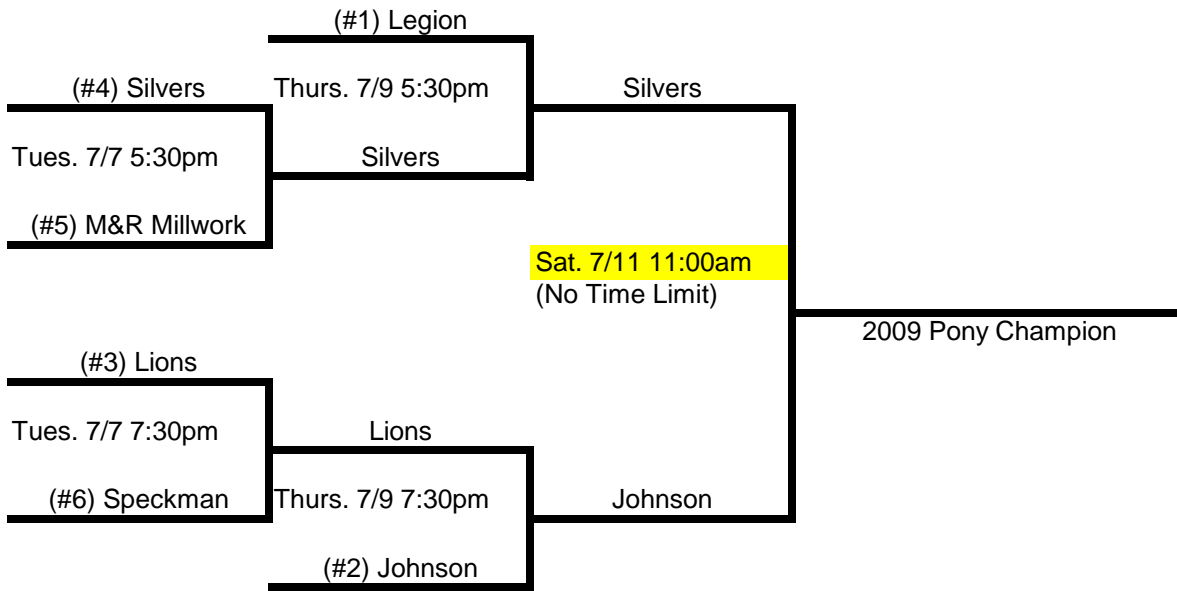

# PONY PLAYOFFS

\*\*HIGH SEED IS HOME TEAM

\*\*ALL GAMES HAVE REGULAR TIME LIMITS EXCEPT FOR THE CHAMPIONSHIP GAME